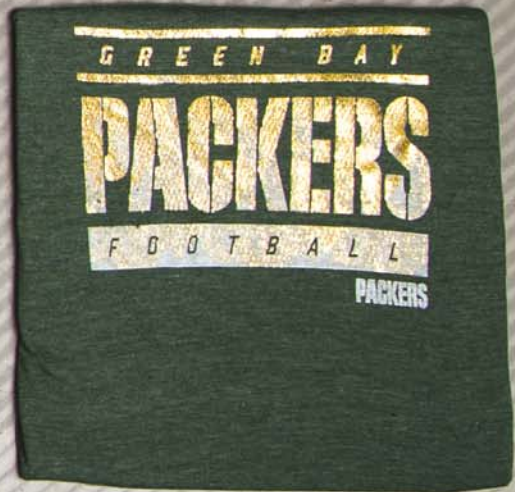

**GAME
REFLEX**

KEY ATTRIBUTES:

- ACTIVESTYLE FABRICATIONS AND FABRICS
- GEO STRIKE PATTERN
- ZEPHYR HEATHER FABRIC PALETTE
- REFLECTIVE DETAILS