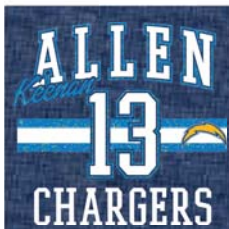

SAN DIEGO CHARGERS
KEENAN ALLEN
KFJC-470A-74F-BPA
ATHLETIC NAVY
HEATHER/WHITE